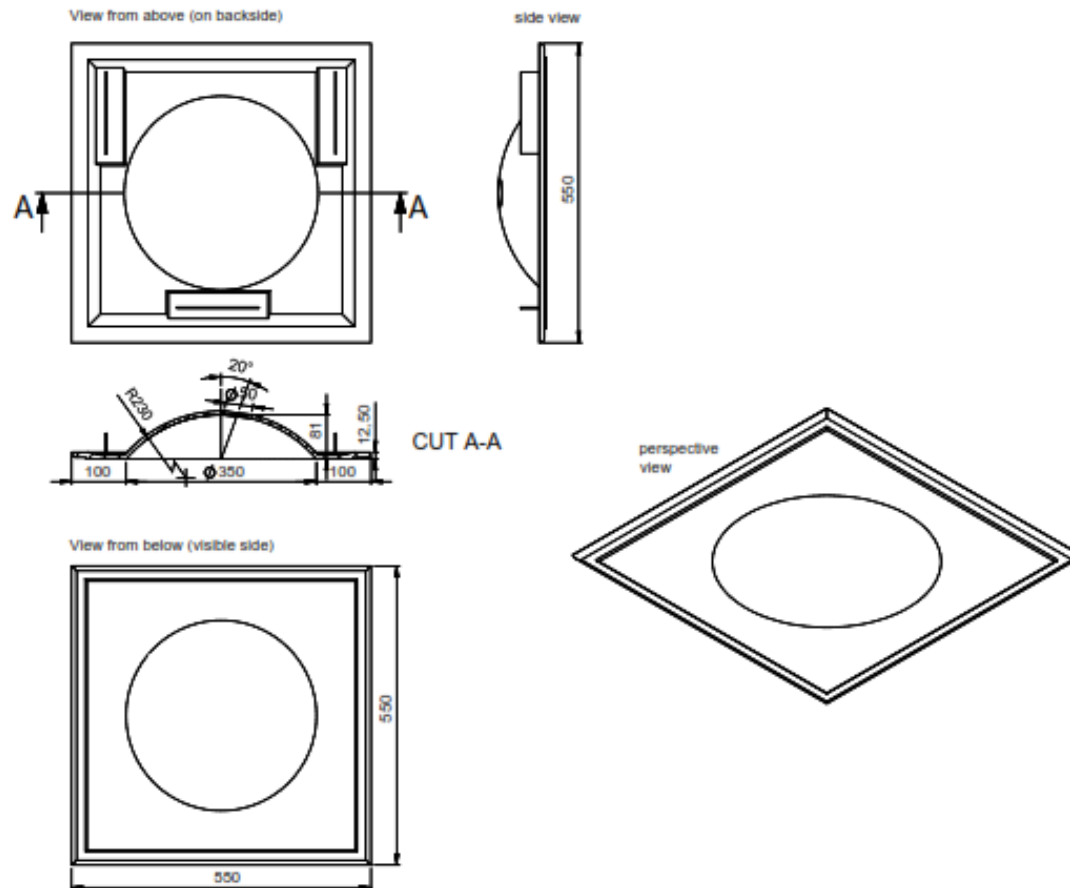

UK PLASTER

A FAMILY OF CRAFTSMEN SINCE 1866

167-169 Chorley New Road
Horwich, Bolton, BL6 5QE

Tel.: 01204 693 900

Fax: 01204 693900

Email: info@ukplaster.com

www.ukplaster.com

ROSE NAME:	Tile Dome
ROSE REF:	CP253
DIAMETER:	550 x 550mm
INTERNAL DIA.:	350mm
DEPTH:	81mm

DRAWING NO.:	UKP/CP 253/001
REVISION:	00/00
SCALE:	
BY:	MPH
APPROVED:	GH

Overall Size 550 x 550mm

DEPTH:
81mm